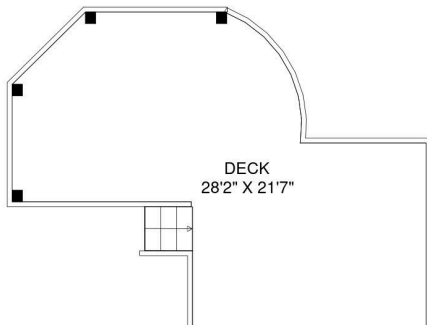

THE FLOOR PLAN

50 Great Oak Drive

Short Hills, NJ

FIRST FLOOR

SECOND FLOOR

LOWER LEVEL

ELIZABETH WINTERBOTTOM
 (973) 900-0337
 elizabeth@winterbottomteam.com

ANDY SOLOWAY
 (973) 464-8969
 andy@winterbottomteam.com

50greatoak.com
 or Scan QR Code
 for more photos and details

THE FLOOR PLAN

50 Great Oak Drive

Short Hills, NJ