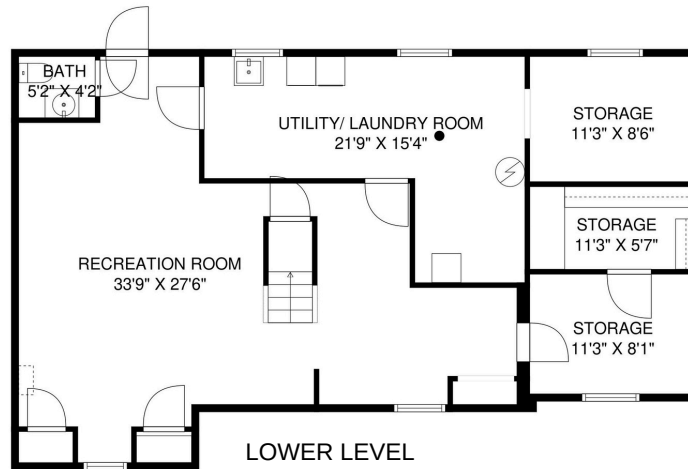

THE FLOOR PLAN

50 Great Oak Drive

Short Hills, NJ

FIRST FLOOR

SECOND FLOOR

LOWER LEVEL

ELIZABETH WINTERBOTTOM
 (973) 900-0337
 elizabeth@winterbottomteam.com

ANDY SOLOWAY
 (973) 464-8969
 andy@winterbottomteam.com

50greatoak.com
 or Scan QR Code
 for more photos and details

THE FLOOR PLAN

50 Great Oak Drive

Short Hills, NJ