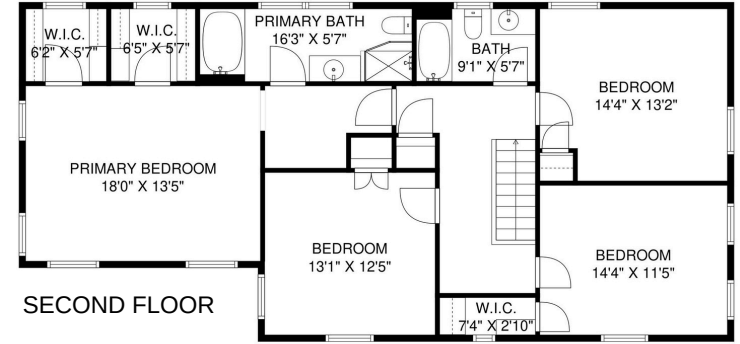

THE FLOOR PLAN

50 Great Oak Drive

Short Hills, NJ

FIRST FLOOR

SECOND FLOOR

LOWER LEVEL

ELIZABETH WINTERBOTTOM
 (973) 900-0337
 elizabeth@winterbottomteam.com

ANDY SOLOWAY
 (973) 464-8969
 andy@winterbottomteam.com

50greatoak.com
 or Scan QR Code
 for more photos and details

THE FLOOR PLAN

50 Great Oak Drive

Short Hills, NJ