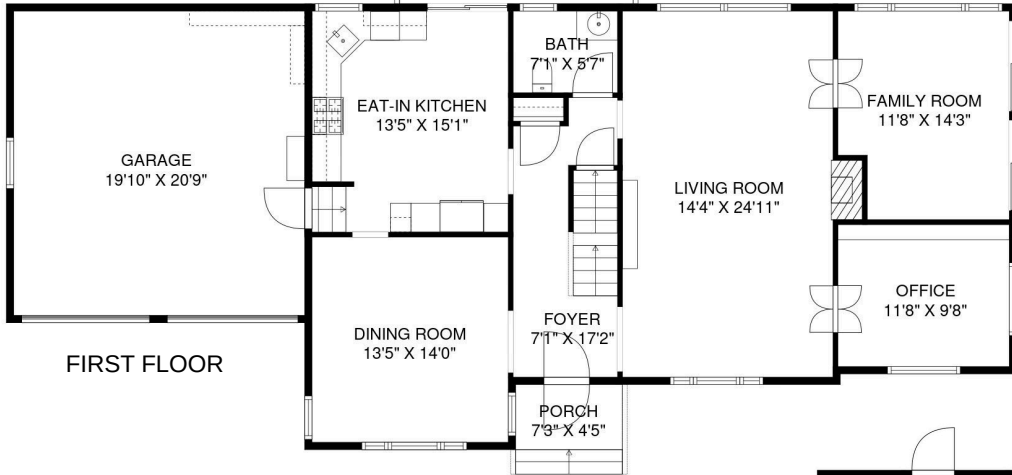

THE FLOOR PLAN

50 Great Oak Drive

Short Hills, NJ

FIRST FLOOR

SECOND FLOOR

LOWER LEVEL

ELIZABETH WINTERBOTTOM
 (973) 900-0337
 elizabeth@winterbottomteam.com

ANDY SOLOWAY
 (973) 464-8969
 andy@winterbottomteam.com

50greatoak.com
 or Scan QR Code
 for more photos and details

THE FLOOR PLAN

50 Great Oak Drive

Short Hills, NJ