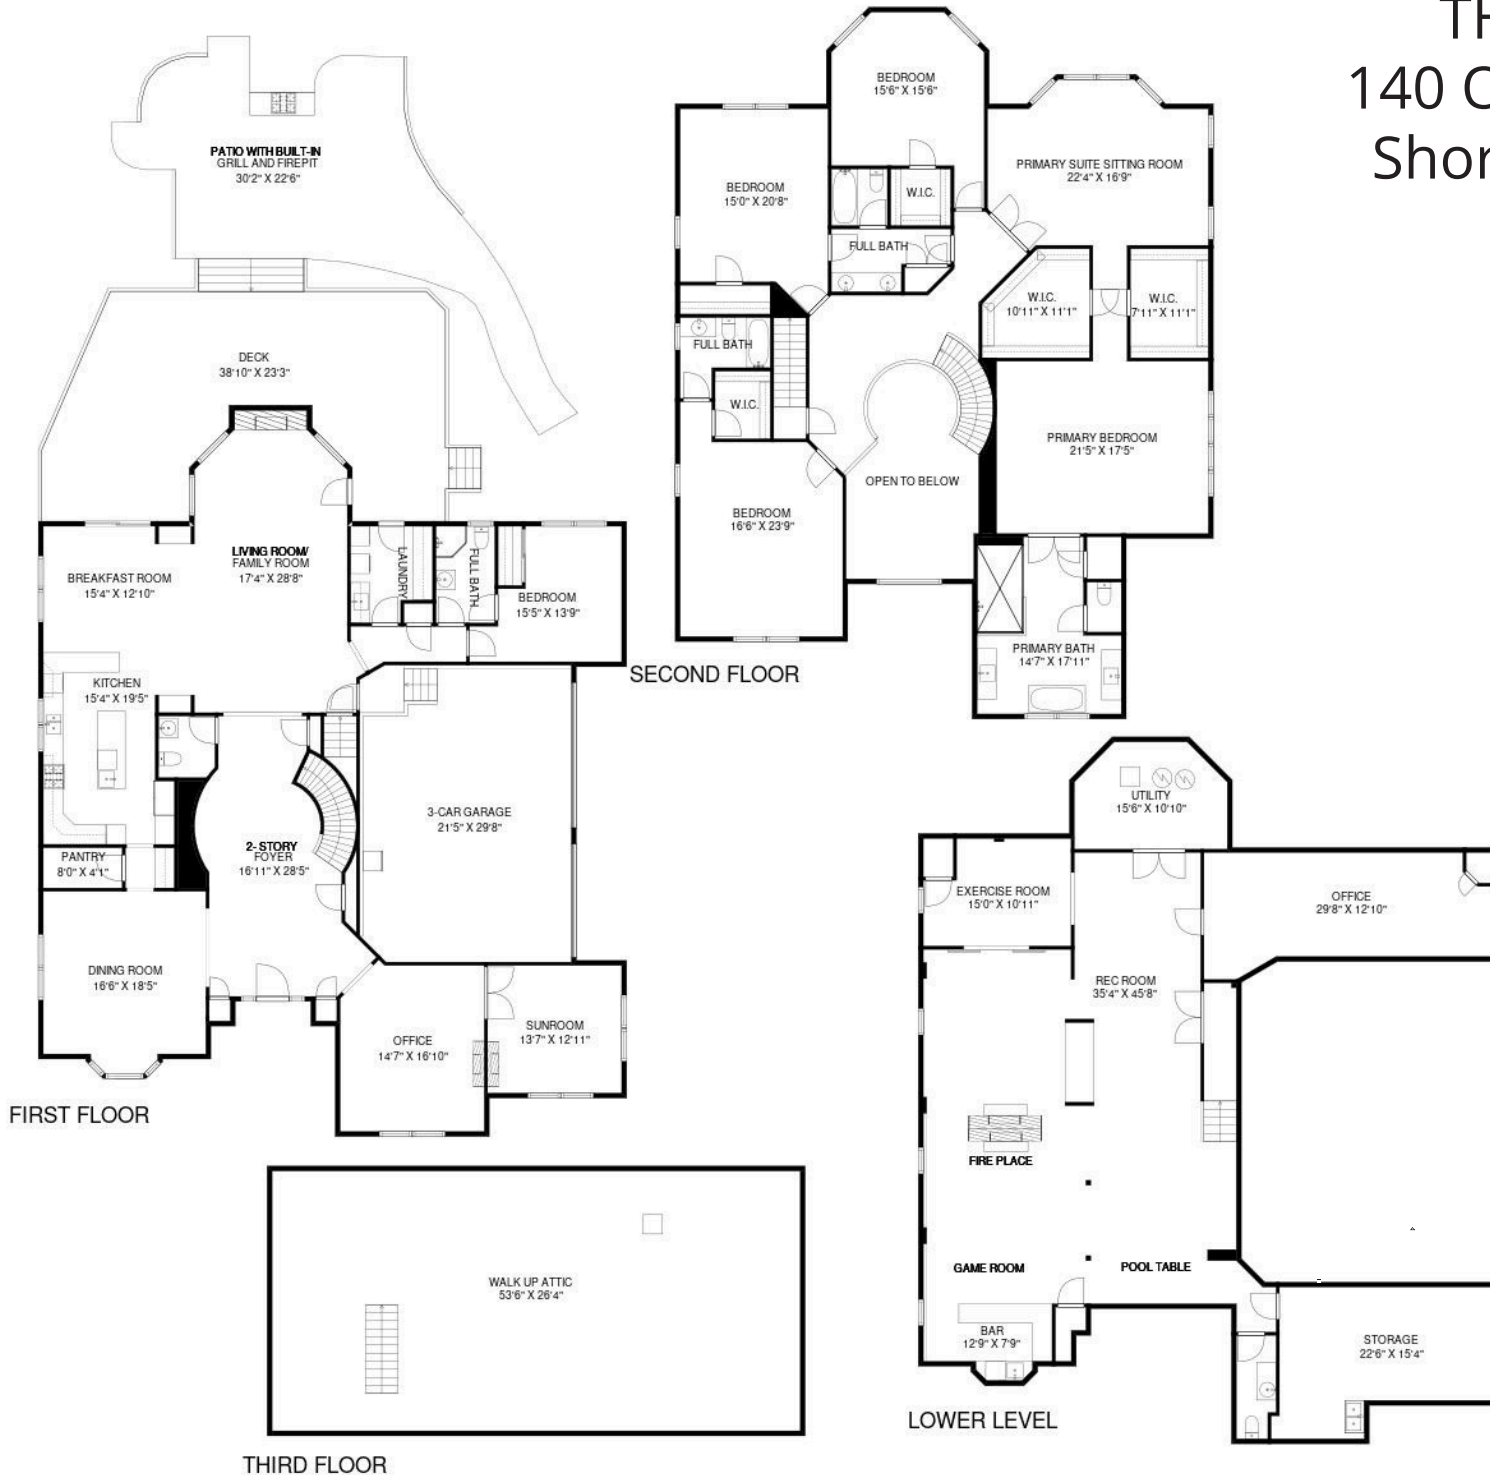

THE FLOOR PLAN

140 Old Short Hills Road Short Hills, New Jersey

 The Elizabeth
Winterbottom Team

ELIZABETH WINTERBOTTOM
(973) 900-0337
elizabeth@winterbottomteam.com

Go to:
[14oldshorthillsroad.com](https://www.14oldshorthillsroad.com)
or Scan QR Code
for more photos and details