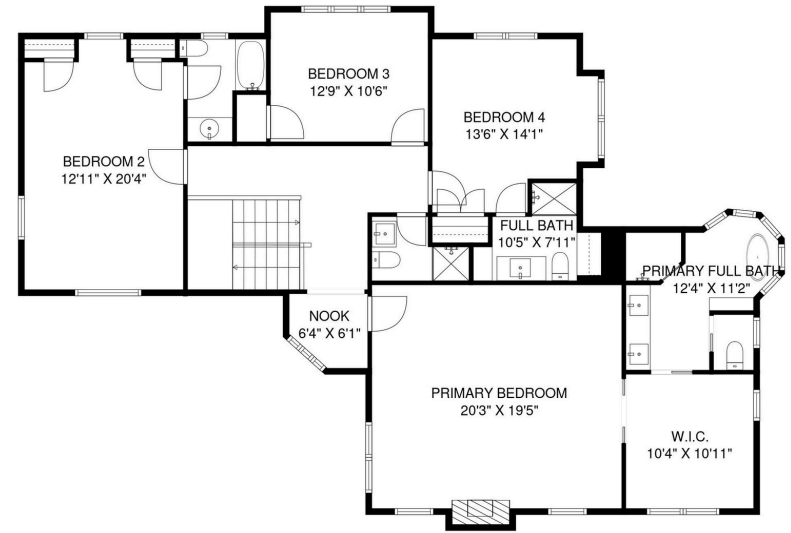

THE FLOOR PLAN

36 Sherwood Road

Short Hills, New Jersey

 The Elizabeth
Winterbottom Team

ELIZABETH WINTERBOTTOM
(973) 900-0337
elizabeth@winterbottomteam.com

Go to:
36sherwood.com
or Scan QR Code
for more photos and details