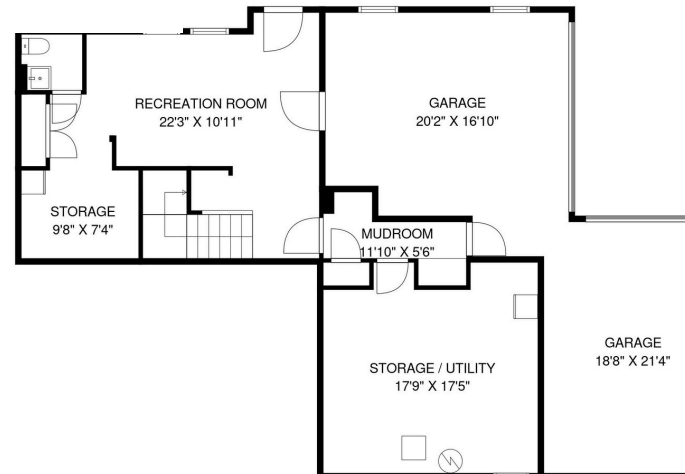

THE FLOOR PLAN

36 Sherwood Road

Short Hills, New Jersey

 The Elizabeth
Winterbottom Team

ELIZABETH WINTERBOTTOM
(973) 900-0337
elizabeth@winterbottomteam.com

Go to:
36sherwood.com
or Scan QR Code
for more photos and details