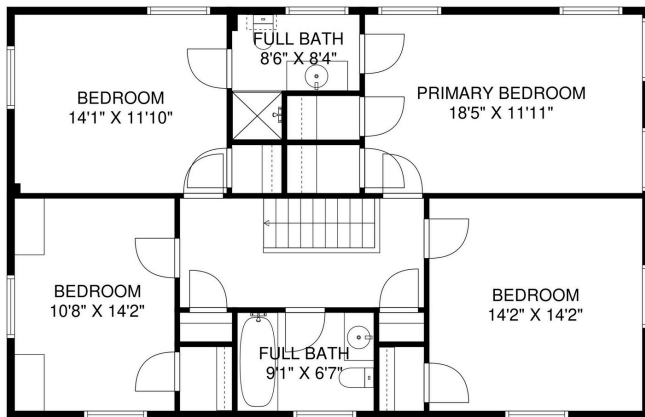

THE FLOOR PLAN

240 Highland Road

South Orange, New Jersey

ELIZABETH WINTERBOTTOM
(973) 900-0337
elizabeth@winterbottomteam.com

ANDY SOLOWAY
(973) 464-8969
andy@winterbottomteam.com

Go to:
240highland.com
or Scan QR Code
for more photos and details