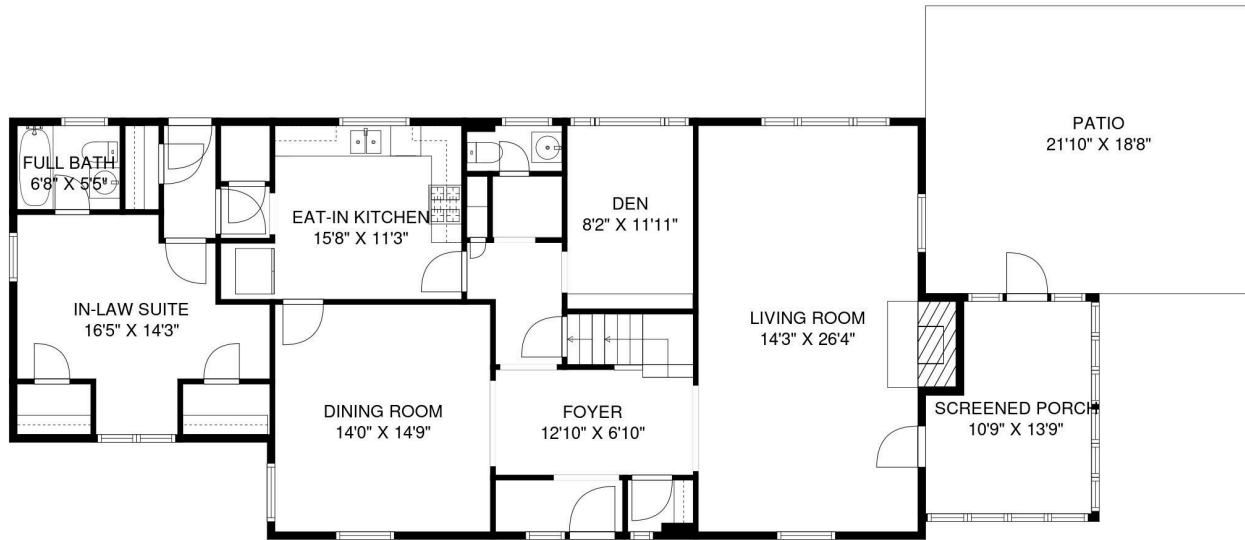

THE FLOOR PLAN

240 Highland Road

South Orange, New Jersey

ELIZABETH WINTERBOTTOM
(973) 900-0337
elizabeth@winterbottomteam.com

ANDY SOLOWAY
(973) 464-8969
andy@winterbottomteam.com

Go to:
240highland.com
or Scan QR Code
for more photos and details