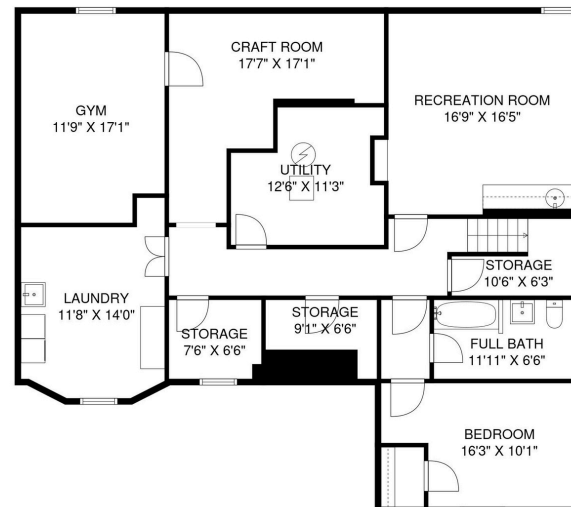

THE FLOOR PLAN

274 Forest Drive South

Short Hills, NJ

 The Elizabeth Winterbottom Team

ELIZABETH WINTERBOTTOM
 (973) 900-0337
 elizabeth@winterbottomteam.com

ANDY SOLOWAY
 (973) 464-8969
 andy@winterbottomteam.com