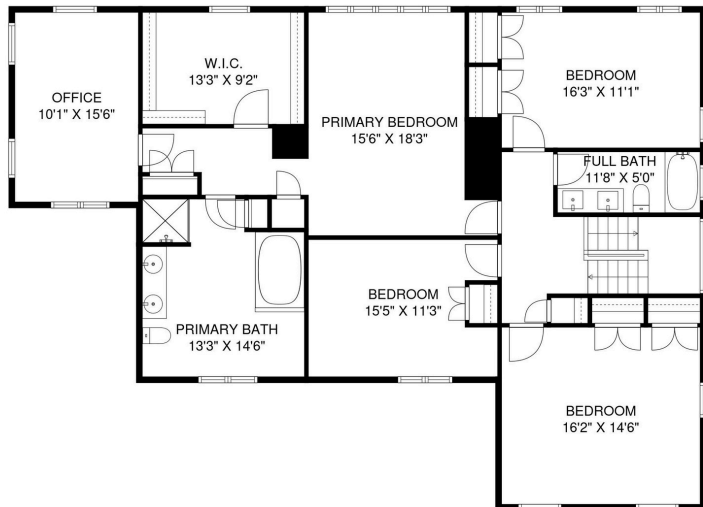

THE FLOOR PLAN

274 Forest Drive South

Short Hills, NJ

 The Elizabeth Winterbottom Team

ELIZABETH WINTERBOTTOM
 (973) 900-0337
 elizabeth@winterbottomteam.com

ANDY SOLOWAY
 (973) 464-8969
 andy@winterbottomteam.com