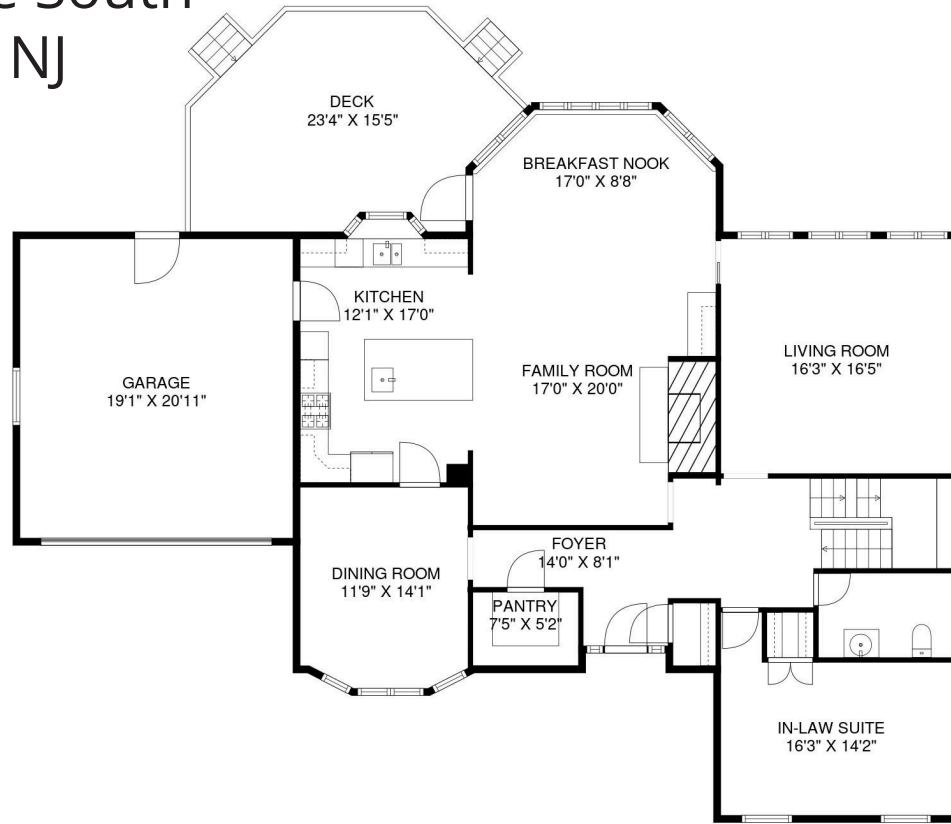

THE FLOOR PLAN

274 Forest Drive South

Short Hills, NJ

 The Elizabeth Winterbottom Team

ELIZABETH WINTERBOTTOM
 (973) 900-0337
 elizabeth@winterbottomteam.com

ANDY SOLOWAY
 (973) 464-8969
 andy@winterbottomteam.com