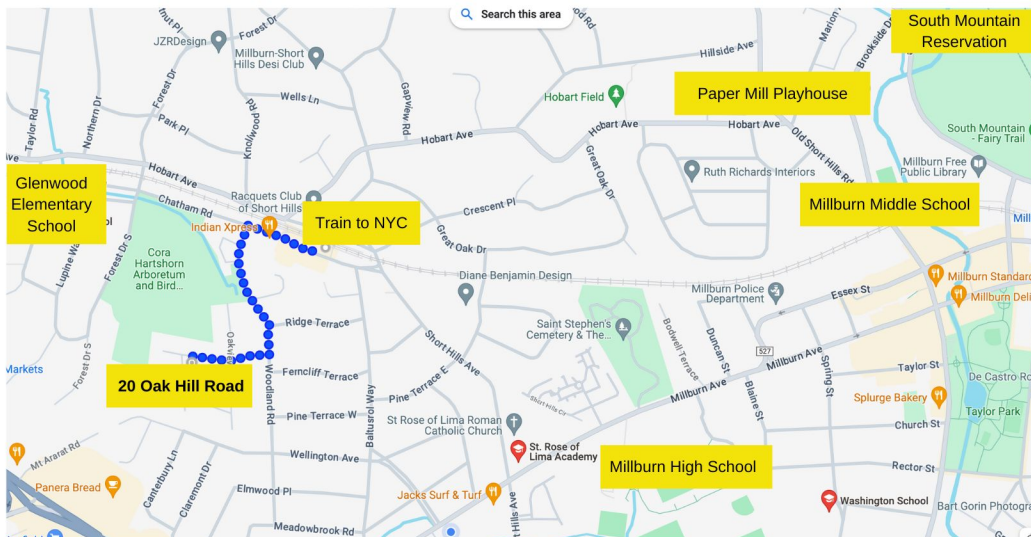

0.4 Miles to Train for Easy Commute to NYC

Close to Everything!