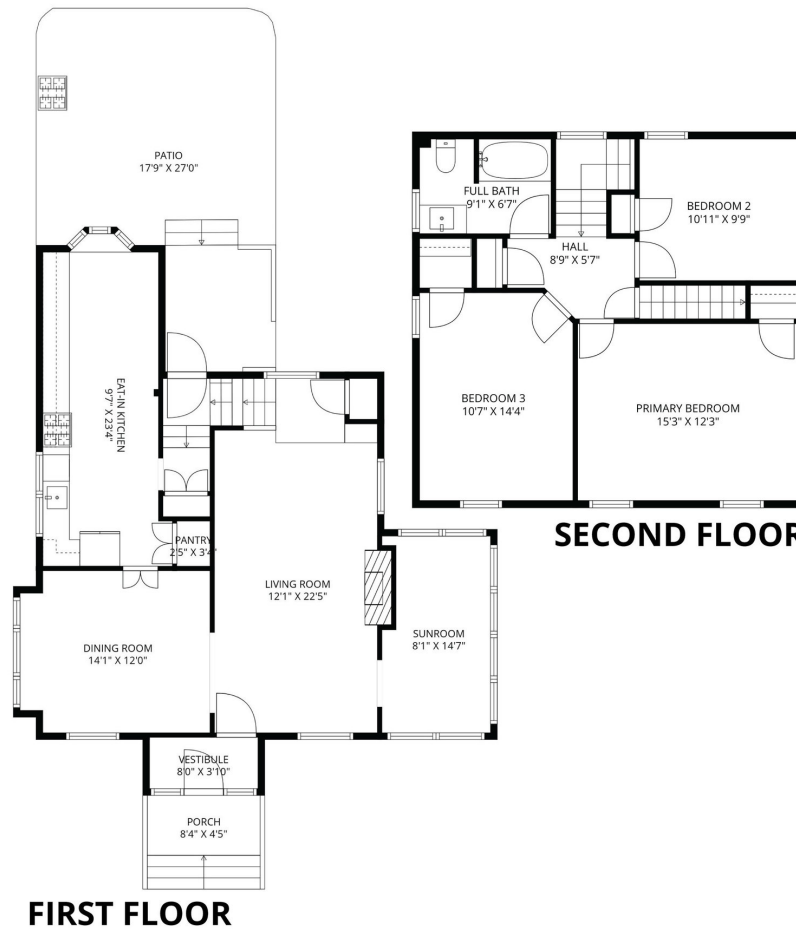

Enter through a charming tiled vestibule into the spacious living room with wood burning fireplace and hardwood floors. The gracious dining room flows easily into the oversized gourmet kitchen with stainless steel appliances, granite counters, tons of storage and bay window overlooking the beautifully landscaped backyard. A bright and airy sunroom/office completes this level.

Upstairs are three lovely bedrooms with room for all, plus a renovated main bath. The third floor has the 4th bedroom which easily doubles as a home office. The newly remodeled lower level offers a great family room, half bath, laundry room and additional storage. The backyard is amazing, with open lawns for outdoor play and a new paver patio - perfect for entertaining and relaxation. 92 Oakview is the ideal home in a premier location. Unpack your bags and move right in!

C H A R M I N G & C L A S S I C

HIGHLIGHTS

- Sunny 4 bedroom, 1.5 bath Colonial
- Premier location on gorgeous tree-lined street
- Oversized eat-in kitchen with granite counters, stainless steel appliances, subway tile backsplash and pantry
- Finished basement with family room, powder room and laundry
- Freshly painted throughout Gleaming hardwood floors throughout
- Beautiful yard with new paver patio and tons of space for outdoor play
- New 2-zone central A/C (2020)
- New paver patio and retaining wall (2021)
- New landscaping (2021)
- New French drains (2021)
- Nest thermostat & Protect smoke alarm
- New water heater (2021)
- EV Charger (2023)
- Energy saving solar panels
- Short walk to charming Maplewood Village, multiple playgrounds, all schools and the Maplewood train station for a quick commute to NY

NOT TO SCALE - This floor plan is provided for illustration purposes only.
Room positions and dimensions are approximate and should be independently measured for accuracy