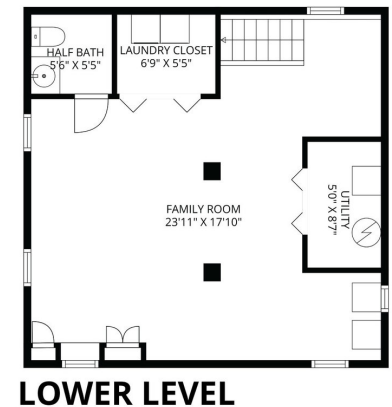

Enter through a charming tiled vestibule into the spacious living room with wood burning fireplace and hardwood floors. The gracious dining room flows easily into the oversized gourmet kitchen with stainless steel appliances, granite counters, tons of storage and bay window overlooking the beautifully landscaped backyard. A bright and airy sunroom/office completes this level.

Upstairs are three lovely bedrooms with room for all, plus a renovated main bath. The third floor has the 4th bedroom which easily doubles as a home office. The newly remodeled lower level offers a great family room, half bath, laundry room and additional storage. The backyard is amazing, with open lawns for outdoor play and a new paver patio - perfect for entertaining and relaxation. 92 Oakview is the ideal home in a premier location. Unpack your bags and move right in!

C H A R M I N G & C L A S S I C

HIGHLIGHTS

- Sunny 4 bedroom, 1.5 bath Colonial
- Premier location on gorgeous tree-lined street
- Oversized eat-in kitchen with granite counters, stainless steel appliances, subway tile backsplash and pantry
- Finished basement with family room, powder room and laundry
- Freshly painted throughout Gleaming hardwood floors throughout
- Beautiful yard with new paver patio and tons of space for outdoor play
- New 2-zone central A/C (2020)
- New paver patio and retaining wall (2021)
- New landscaping (2021)
- New French drains (2021)
- Nest thermostat & Protect smoke alarm
- New water heater (2021)
- EV Charger (2023)
- Energy saving solar panels
- Short walk to charming Maplewood Village, multiple playgrounds, all schools and the Maplewood train station for a quick commute to NY

NOT TO SCALE - This floor plan is provided for illustration purposes only.
Room positions and dimensions are approximate and should be independently measured for accuracy