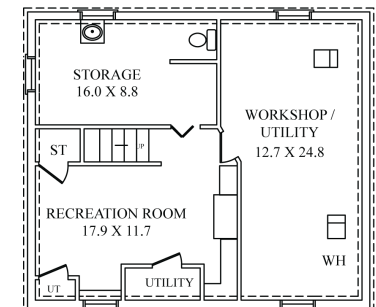

B r i g h t & O p e n

HIGHLIGHTS

Lifestyle

- Beautifully finished across 4 levels with an open-concept main living area, comfortable bedrooms, and exceptional leisure space
- Interior features include refinished hardwood floors, built-ins, crown moldings, and recessed lighting
- Gas fireplace in living room
- Renovated dine-in kitchen featuring hardwood cabinets, under-cabinet lighting, tile backsplash, granite counters, new stainless steel appliances, peninsula breakfast bar and a separate breakfast area
- Third-floor master bedroom with 2 walk-in closets and en suite bath
- Laundry room on second floor
- Finished basement featuring recreation room, workshop, powder room and storage
- Central air conditioning

Particulars

- Colonial
- 4 bedrooms, 2 full bathrooms, 1 half bathrooms
- Built: 1926 / Renovated: 2017
- Lot size: 0.44 acres

THIRD FLOOR

SECOND FLOOR

FIRST FLOOR

LOWER LEVEL