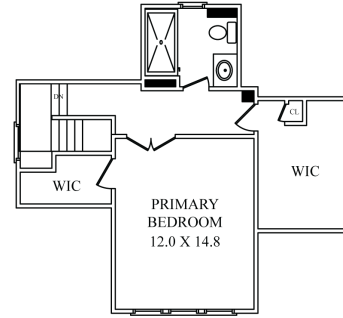

You will be thrilled with the spacious, renovated kitchen, while the open floor plan is made for entertaining and comfortable daily living. Bedrooms are nestled on the upper levels, offering restful sleep for everyone.

B r i g h t & O p e n

HIGHLIGHTS

Lifestyle

- Beautifully finished across 4 levels with an open-concept main living area, comfortable bedrooms, and exceptional leisure space
- Interior features include refinished hardwood floors, built-ins, crown moldings, and recessed lighting
- Gas fireplace in living room
- Renovated dine-in kitchen featuring hardwood cabinets, under-cabinet lighting, tile backsplash, granite counters, new stainless steel appliances, peninsula breakfast bar and a separate breakfast area
- Third-floor master bedroom with 2 walk-in closets and en suite bath
- Laundry room on second floor
- Finished basement featuring recreation room, workshop, powder room and storage
- Central air conditioning

Particulars

- Colonial
- 4 bedrooms, 2 full bathrooms, 1 half bathrooms
- Built: 1926 / Renovated: 2017
- Lot size: 0.44 acres

THIRD FLOOR

SECOND FLOOR

FIRST FLOOR

LOWER LEVEL