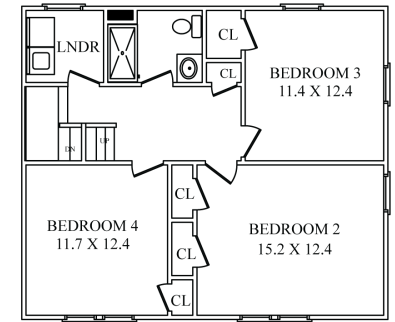

B r i g h t & O p e n

HIGHLIGHTS

Lifestyle

- Beautifully finished across 4 levels with an open-concept main living area, comfortable bedrooms, and exceptional leisure space
- Interior features include refinished hardwood floors, built-ins, crown moldings, and recessed lighting
- Gas fireplace in living room
- Renovated dine-in kitchen featuring hardwood cabinets, under-cabinet lighting, tile backsplash, granite counters, new stainless steel appliances, peninsula breakfast bar and a separate breakfast area
- Third-floor master bedroom with 2 walk-in closets and en suite bath
- Laundry room on second floor
- Finished basement featuring recreation room, workshop, powder room and storage
- Central air conditioning

Particulars

- Colonial
- 4 bedrooms, 2 full bathrooms, 1 half bathrooms
- Built: 1926 / Renovated: 2017
- Lot size: 0.44 acres

THIRD FLOOR

SECOND FLOOR

FIRST FLOOR

LOWER LEVEL