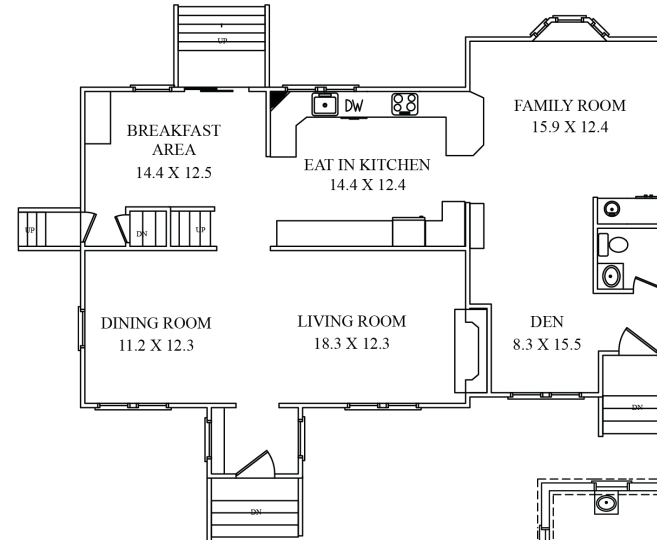

You will be thrilled with the spacious, renovated kitchen, while the open floor plan is made for entertaining and comfortable daily living. Bedrooms are nestled on the upper levels, offering restful sleep for everyone.

B r i g h t & O p e n

HIGHLIGHTS

Lifestyle

- Beautifully finished across 4 levels with an open-concept main living area, comfortable bedrooms, and exceptional leisure space
- Interior features include refinished hardwood floors, built-ins, crown moldings, and recessed lighting
- Gas fireplace in living room
- Renovated dine-in kitchen featuring hardwood cabinets, under-cabinet lighting, tile backsplash, granite counters, new stainless steel appliances, peninsula breakfast bar and a separate breakfast area
- Third-floor master bedroom with 2 walk-in closets and en suite bath
- Laundry room on second floor
- Finished basement featuring recreation room, workshop, powder room and storage
- Central air conditioning

Particulars

- Colonial
- 4 bedrooms, 2 full bathrooms, 1 half bathrooms
- Built: 1926 / Renovated: 2017
- Lot size: 0.44 acres

THIRD FLOOR

SECOND FLOOR

FIRST FLOOR

LOWER LEVEL