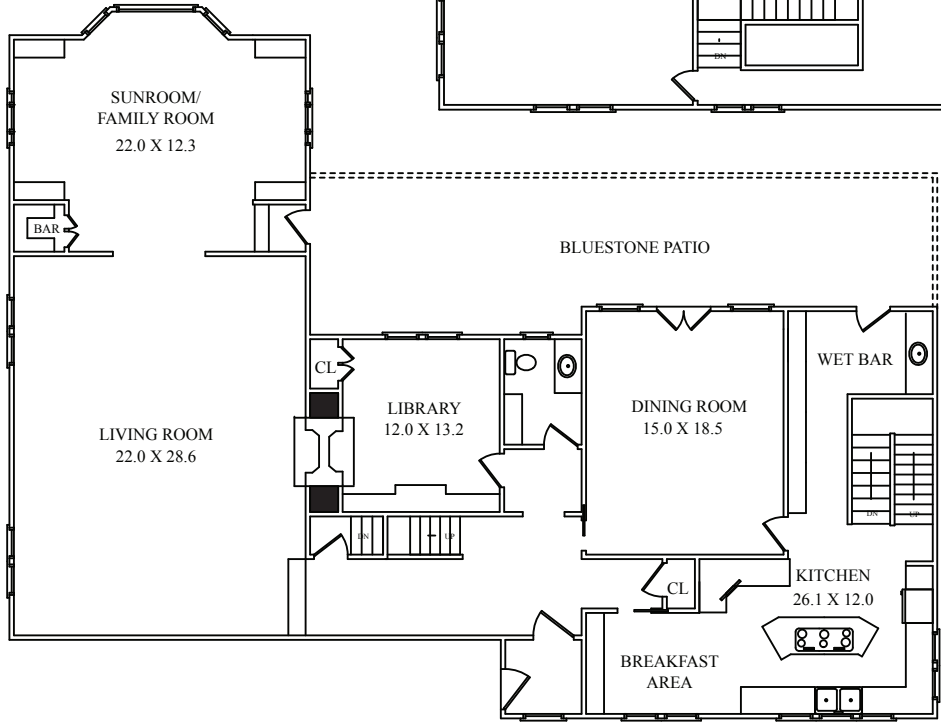

THE FLOOR PLAN

40 Twin Oak Road

Short Hills, New Jersey

SECOND FLOOR

FIRST FLOOR

BLUESTONE PATIO

UPPER FIRST FLOOR

LOWER LEVEL

NOT TO SCALE - This floor plan is provided for illustration purposes only.
 Room positions and dimensions are approximate and should be independently measured for accuracy