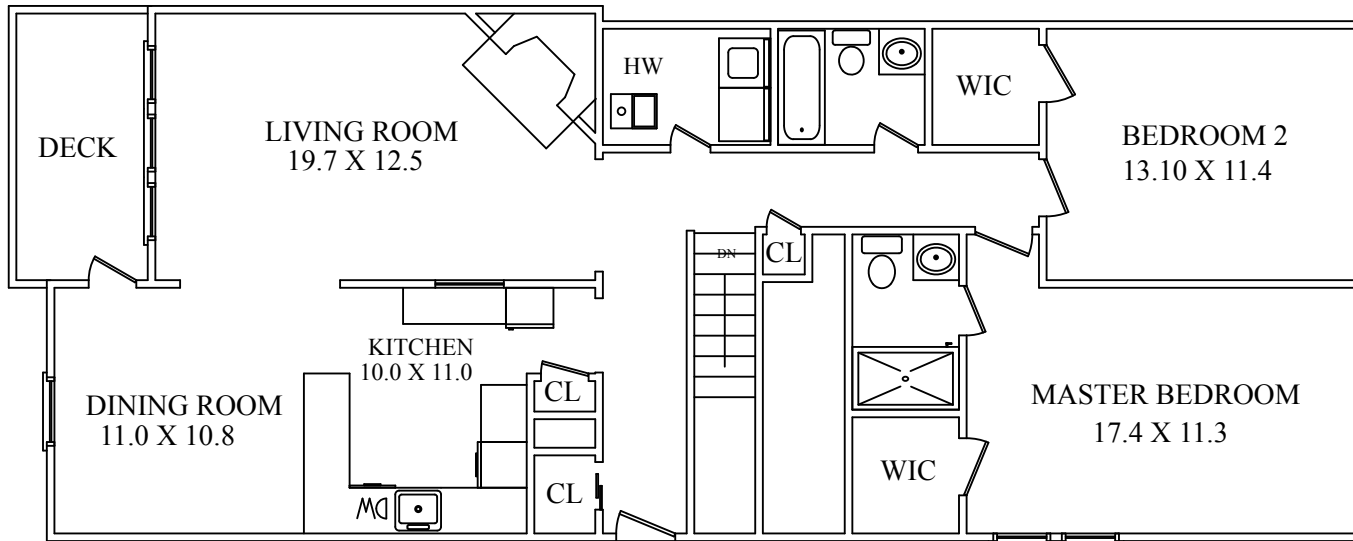

THE FLOOR PLAN

138 Riveredge Drive

Chatham Township, New Jersey

FIRST FLOOR

LOWER LEVEL

NOT TO SCALE - This floor plan is provided for illustration purposes only.
Room positions and dimensions are approximate and should be independently measured for accuracy